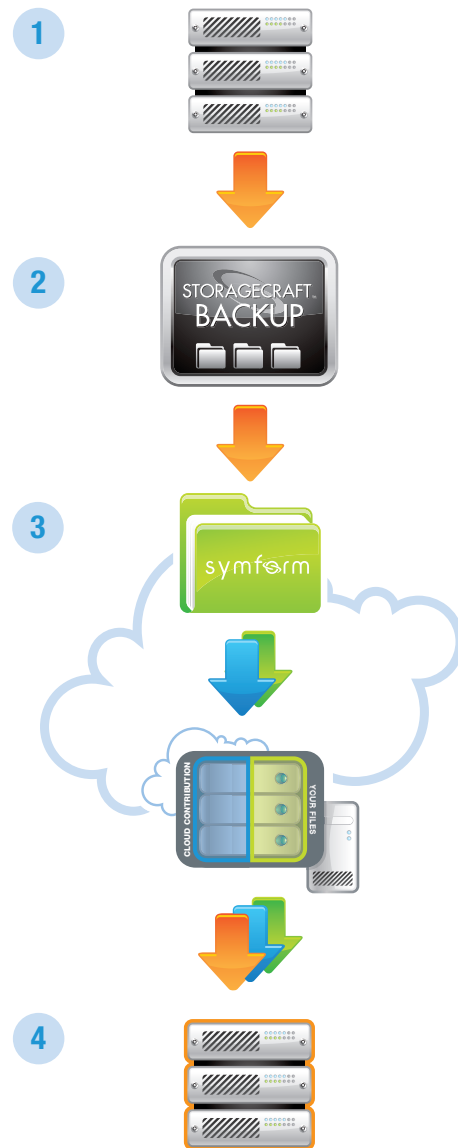

Affordability - Contribute local storage to the Symform Cooperative Storage Cloud and get valuable cloud storage for your point-in-time backup images that is 10 times cheaper than traditional online backup and off-site storage solutions.

Security - Your point-in-time backup images are secured using military grade 256 bit AES encryption. The Symform Cooperative Storage Cloud applies another level of encryption to your point-in-time backup images before automatic replication to the cloud occurs.

Redundancy - Point-in-time backup images are saved on-site and replicated to the cloud to multiple locations. On-site backup combined with Symform's unique cloud backup architecture provides another level of protection and avoids a single point of failure.

Speed - Recover your servers, desktops and laptops or critical data in a matter of minutes or hours, rather than days.

For Additional Information

For additional information about the Business Continuity Suite powered by StorageCraft and Symform, please visit:

Web: www.BusinessContinuitySuite.com

E-mail: contactus@BusinessContinuitySuite.com

Phone: 206.906.9212

1. **1** Using award-winning ShadowProtect™ technology, IT administrators take regular backups of their Windows servers, desktop or laptops.
2. **2** Choose an on-site destination for backup in the event of a catastrophic failure, as well as a destination in the cloud via the Symform Cooperative Storage Cloud™.
3. **3** Your backup files are automatically encrypted and securely stored at multiple locations in the Symform Cooperative Storage Cloud.
4. **4** Rapidly recover files, folders or the entire system should a disaster occur.